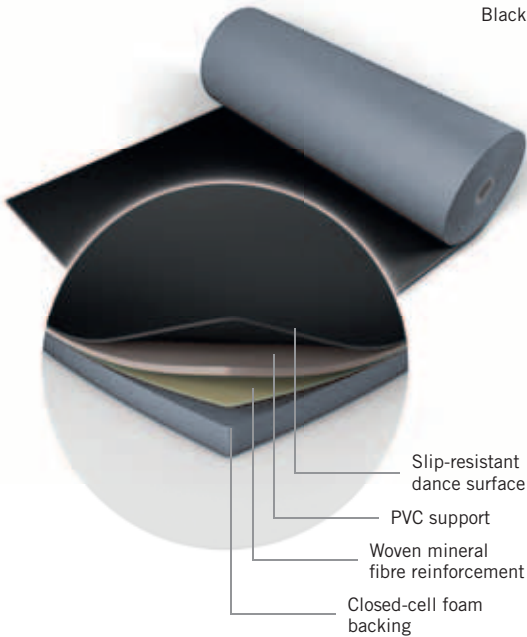

Black

Grey

# Harlequin Allegro™

**Harlequin Allegro** was developed to protect against hard sub-floors and is a popular choice as a semi-sprung flooring option. It's the thickest roll-out dance floor available worldwide and provides great protection for dancers due to its point-elasticity and slip-resistant dance surface.

**Harlequin Allegro** is ideal for contemporary, modern, hip hop, jazz and street dance, as well as aerobics and zumba, as it can help to reduce performer fatigue and impact injuries.

**Harlequin Allegro** is a substantial heavy-duty floor. It's specified for permanent installation within dance institutions, dance studios, schools and gymnasiums, although it can also be utilised as a loose-lay option.

## Specification guide

<b>Permanent or Portable</b>	Both
<b>Roll width</b>	1.5m
<b>Roll length</b>	10m, 15m, 18m, 20m, 25m
<b>Colours</b>	Black, Grey
<b>Thickness</b>	8.5mm
<b>Weight</b>	6kg/m <sup>2</sup>
<b>Fire rating</b>	Cfl-s1 (EN 13501-1)