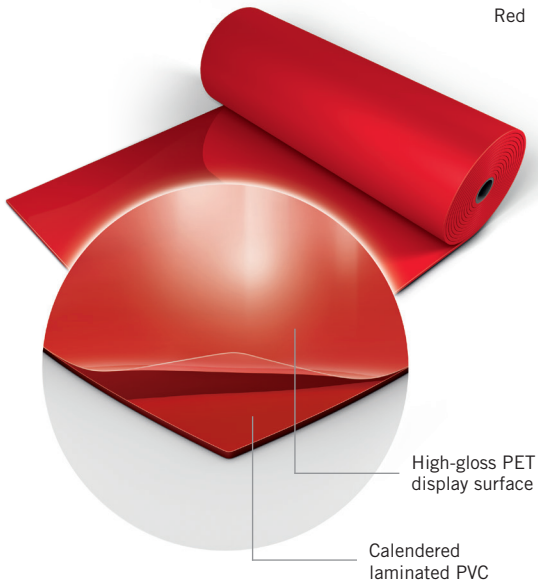

### Specification guide

Permanent or Portable	Portable
Roll width	1.5m
Roll length	15m, 20m, 30m
Colours	Black, White, Red, Blue, Grey, Gold, Silver
Thickness	1.5mm
Weight	1.96kg/m <sup>2</sup>
Fire rating	Bfl-s1 (EN 13501-1)

### Harlequin's vinyl floor application guide

In addition to Harlequin Hi-Shine, we also produce a wide range of other vinyl floors, which are listed below.

✓ = We recommend.

	Aerobics/Zumba	Ballet	Ballroom/Salsa	Concerts	Contemporary	Display/Exhibition	Hip-Hop/Jazz/Street	Modern	Multi-purpose	Percussive* (Flamenco, Irish, Tap)	Theatre/Opera	TV
Allegro	✓				✓		✓	✓				
Cascade	✓	✓		✓	✓		✓	✓	✓	✓	✓	
Fiesta	✓		✓				✓		✓	✓	✓	
FreeStyle	✓				✓		✓	✓				
Hi-Shine				✓		✓					✓	✓
Marine				✓					✓	✓	✓	✓
Reversible	✓	✓		✓	✓	✓	✓		✓	✓	✓	✓
Reversible Pro	✓	✓		✓	✓	✓	✓		✓	✓	✓	✓
Showfloor				✓		✓						✓
Standfast	✓	✓			✓		✓	✓	✓	✓	✓	✓
Studio	✓	✓			✓		✓	✓				

\* = Please ensure tap screws are fully tightened before use.

If you would like further information, advice and/or samples then please contact us.

Harlequin Asia Limited  
2/F The Strand  
49 Bonham Strand  
Sheung Wan, Hong Kong