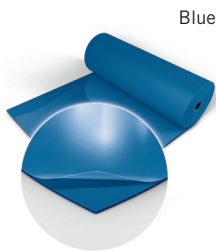

Harlequin Hi-Shine adds lustre to any occasion. It's specified for loose-lay installation and its special high-gloss surface is superior to urethane for scratch-resistance, providing a shiny, reflective surface.

Harlequin Hi-Shine is a striking choice for opera, television sets, high-profile entertainment, fashion shows, product launches, parties, exhibitions, window displays, artistic use, etc. It's purchased by a wide range of production companies and utilised on major TV shows and music videos!

Specification guide

Permanent or Portable	Portable
Roll width	1.5m
Roll length	15m, 20m, 30m
Colours	Black, White, Red, Blue, Grey, Gold, Silver
Thickness	1.5mm
Weight	1.96kg/m²
Fire rating	Bfl-s1 (EN 13501-1)

Harlequin's vinyl floor application guide

In addition to Harlequin Hi-Shine, we also produce a wide range of other vinyl floors, which are listed below.

✓ = We recommend.

	Aerobics/Zumba	Ballet	Ballroom/Salsa	Concerts	Contemporary	Display/Exhibition	Hip-Hop/Jazz/Street	Modern	Multi-purpose	Percussive* (Flamenco, Irish, Tap)	Theatre/Opera	TV
Allegro	✓				✓		✓	✓				
Cascade	✓	✓		✓	✓		✓	✓	✓	✓	✓	
Fiesta	✓		✓				✓		✓	✓	✓	
FreeStyle	✓				✓		✓	✓				
Hi-Shine				✓		✓					✓	✓
Marine				✓					✓	✓	✓	✓
Reversible	✓	✓		✓	✓	✓	✓		✓	✓	✓	✓
Reversible Pro	✓	✓		✓	✓	✓	✓		✓	✓	✓	✓
Showfloor				✓		✓						✓
Standfast	✓	✓			✓		✓	✓	✓	✓	✓	✓
Studio	✓	✓			✓		✓	✓				

* = Please ensure tap screws are fully tightened before use.

If you would like further information, advice and/or samples then please contact us.

Harlequin Asia Limited
2/F The Strand
49 Bonham Strand
Sheung Wan, Hong Kong

Tel: +852 254 11 666
Fax: +852 254 11 999

www.harlequinfloors.com
hksales@harlequinfloors.com

HONG KONG
LONDON
LUXEMBOURG
BERLIN
PARIS
MADRID
LOS ANGELES
PHILADELPHIA
FORT WORTH
SYDNEY
TOKYO