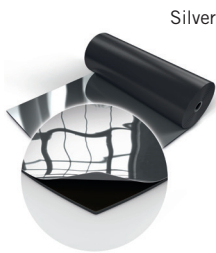

Harlequin Hi-Shine adds lustre to any occasion. It's specified for loose-lay installation and its special high-gloss surface is superior to urethane for scratch-resistance, providing a shiny, reflective surface.

Harlequin Hi-Shine is a striking choice for opera, television sets, high-profile entertainment, fashion shows, product launches, parties, exhibitions, window displays, artistic use, etc. It's purchased by a wide range of production companies and utilised on major TV shows and music videos!

Specification guide

Permanent or Portable	Portable
Roll width	1.5m
Roll length	15m, 20m, 30m
Colours	Black, White, Red, Blue, Grey, Gold, Silver
Thickness	1.5mm
Weight	1.96kg/m²
Fire rating	Bfl-s1 (EN 13501-1)

Harlequin's vinyl floor application guide

In addition to Harlequin Hi-Shine, we also produce a wide range of other vinyl floors, which are listed below.

✓ = We recommend.

	Aerobics/Zumba	Ballet	Ballroom/Salsa	Concerts	Contemporary	Display/Exhibition	Hip-Hop/Jazz/Street	Modern	Multi-purpose	Percussive* (Flamenco, Irish, Tap)	Theatre/Opera	TV
Allegro	✓				✓		✓	✓				
Cascade	✓	✓		✓	✓		✓	✓	✓	✓	✓	
Fiesta	✓		✓				✓		✓	✓	✓	
FreeStyle	✓				✓		✓	✓				
Hi-Shine				✓		✓					✓	✓
Marine				✓					✓	✓	✓	✓
Reversible	✓	✓		✓	✓	✓	✓		✓	✓	✓	✓
Reversible Pro	✓	✓		✓	✓	✓	✓		✓	✓	✓	✓
Showfloor				✓		✓						✓
Standfast	✓	✓			✓		✓	✓	✓	✓	✓	✓
Studio	✓	✓			✓		✓	✓				

* = Please ensure tap screws are fully tightened before use.

If you would like further information, advice and/or samples then please contact us.

Harlequin Asia Limited
2/F The Strand
49 Bonham Strand
Sheung Wan, Hong Kong

Tel: +852 254 11 666
Fax: +852 254 11 999

www.harlequinfloors.com
hksales@harlequinfloors.com

HONG KONG
LONDON
LUXEMBOURG
BERLIN
PARIS
MADRID
LOS ANGELES
PHILADELPHIA
FORT WORTH
SYDNEY
TOKYO