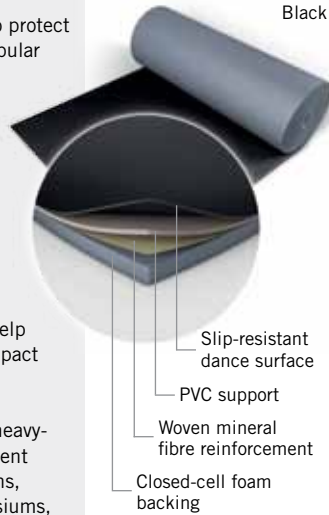

Harlequin dance floors are versatile and durable because they're designed in close collaboration with the artistic, technical and medical worlds. Many Harlequin vinyl floors are recommended for use in conjunction with a Harlequin sprung floor. These offer added assurance for better protection from injuries for dancers, providing them with a feeling of optimum safety. If you would like further information about our range of sprung floors then please contact us.

Our vinyl floor application guide (back page) provides recommendations for use, which are indicative only and are based on our extensive experience and client preferences. There are exceptions to almost every suggestion, so we strongly advise that you request samples and contact us if you have any questions.

We have a wide range of further information that's available including our 'Guide to dance floors' and our 'Guide for architects'. Contact us for further details.

Harlequin Allegro™

Harlequin Allegro was developed to protect against hard sub-floors and is a popular choice as a semi-sprung flooring option. It's the thickest roll-out dance floor available worldwide and provides great protection for dancers due to its point-elasticity and slip-resistant dance surface.

Harlequin Allegro is ideal for contemporary, modern, hip hop, jazz and street dance, as well as aerobics and zumba, as it can help to reduce performer fatigue and impact injuries.

Harlequin Allegro is a substantial heavy-duty floor. It's specified for permanent installation within dance institutions, dance studios, schools and gymnasiums, although it can also be utilised as a loose-lay option.