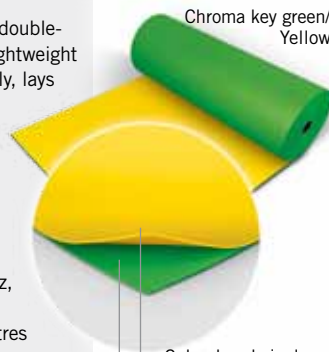

Chroma key green/ Yellow

Calendered vinyl with a slip-resistant performance surface