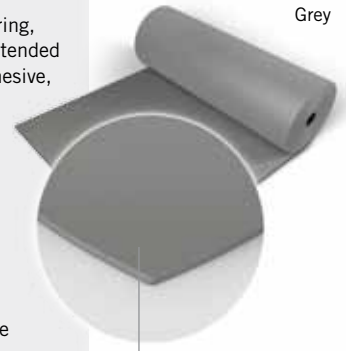

Grey

Homogeneous PVC with a slip-resistant performance surface