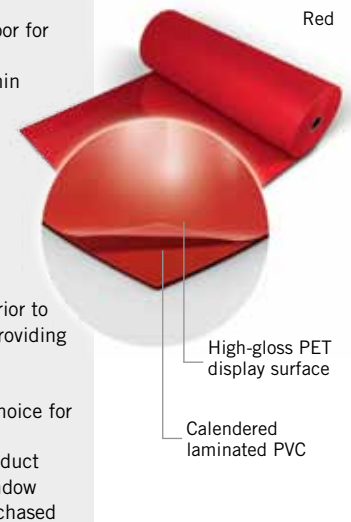

Harlequin Hi-Shine™

Harlequin Hi-Shine is the ideal floor for television, concerts, display and exhibitions, as well as for use within theatres and for operatic productions. It rolls out easily and provides a breathtaking glossy finish.

Harlequin Hi-Shine adds lustre to any occasion. It's specified for loose-lay installation and its special high-gloss surface is superior to urethane for scratch-resistance, providing a shiny, reflective surface.

Harlequin Hi-Shine is a striking choice for opera, television sets, high-profile entertainment, fashion shows, product launches, parties, exhibitions, window displays, artistic use, etc. It's purchased by a wide range of production companies and utilised on major TV shows and music videos!

Red

PORTABLE 1.5m