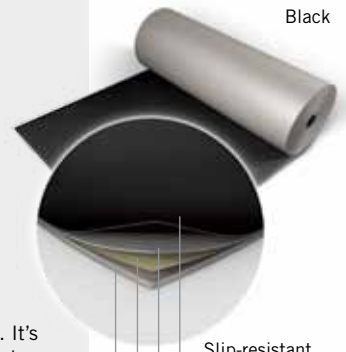

Black

Slip-resistant dance surface

PVC support

Woven mineral fibre reinforcement

Closed-cell foam backing