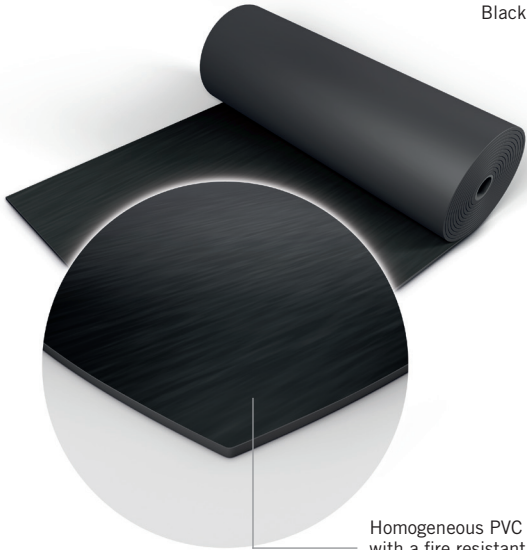

Black

Homogeneous PVC  
with a fire resistant  
performance surface

# Harlequin Marine™

**Harlequin Marine** is extensively installed on cruise liners and conforms to marine standards and fire ratings. It's specified for permanent installation and is suitable for fitting within confined spaces on marine vessels and for scenery docks on cruise ships.

**Harlequin Marine** is also suitable for multi-purpose use, percussive dance including flamenco, Irish and tap, concerts, television, theatre and operatic performances.

**Harlequin Marine** is a hard-wearing, homogeneous PVC dance floor. It's fire resistant, with a slightly marbled surface to resist scuffing and hide marks. It can be laid on any hard, smooth sub-floor and is an excellent choice as the vinyl performance surface in conjunction with a Harlequin sprung floor.