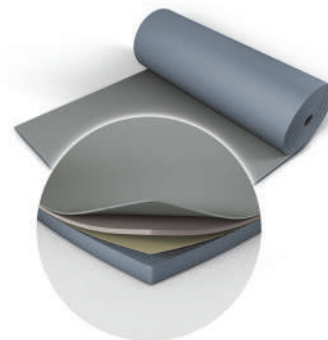

**Installation:** Harlequin Allegro is specified for permanent installation. It can be used as a vinyl performance surface laid directly onto any hard, smooth subfloor.

**Usage:** Harlequin Allegro is suitable for contemporary and modern dance, aerobics and Zumba. It is also widely used as a multi-use floor in performing arts schools, dance institutions, dance studios and gymnasiums.

## Specification guide

Material	Heterogeneous vinyl
Permanent or Portable	Permanent
Roll Lengths	10m, 15m, 18m, 20m
Roll Width	1.5m
Thickness	8.50mm
Weight	6kg/m <sup>2</sup>
Finish	Embossed
Fire Rating	Cfl-s1 (EN 13501-1)
Warranty	10 years if installed by Harlequin 5 years if installed by the customer
Impact Sound Reduction	22dB, with Activity sprung floor 24dB
Fixing Type	Adhesive or Tape
Seams	Welded or Taped
Light Reflectance	180-2, 880-21
Gloss Level	Nominal 6
Lightfastness	≥6
Recycled Content	23-30%
VOC Emissions	≤0.5mg/m <sup>3</sup>
Recyclability	100%
Underfloor Heating	Suitable for use with underfloor heating
Third Party Certification	Environmental Product Declaration A+ LEED, BREEAM, REACH Compliant

Available Colours:

Black - 180

Grey - 880

**BREEAM® vinyl plus**  
COMMITTED TO SUSTAINABLE DEVELOPMENT

**HARLEQUIN**  
www.harlequinfloors.com

LONDON ♦ LUXEMBOURG ♦ BERLIN ♦ MADRID ♦ PARIS ♦ LIEGE ♦ PHILADELPHIA ♦ LOS ANGELES ♦ FORT WORTH ♦ SYDNEY ♦ HONG KONG ♦ TOKYO