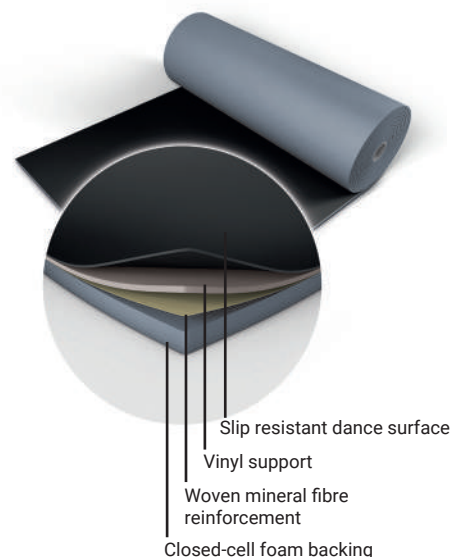

Specification guide

Material	Heterogeneous vinyl
Permanent or Portable	Permanent
Roll Lengths	10m, 15m, 18m, 20m
Roll Width	1.5m
Thickness	8.50mm
Weight	6kg/m²
Finish	Embossed
Fire Rating	Cfl-s1 (EN 13501-1)
Warranty	10 years if installed by Harlequin 5 years if installed by the customer
Impact Sound Reduction	22dB, with Activity sprung floor 24dB
Fixing Type	Adhesive or Tape
Seams	Welded or Taped
Light Reflectance	180-2, 880-21
Gloss Level	Nominal 6
Lightfastness	≥6
Recycled Content	23-30%
VOC Emissions	≤0.5mg/m³
Recyclability	100%
Underfloor Heating	Suitable for use with underfloor heating
Third Party Certification	Environmental Product Declaration A+ LEED, BREEAM, REACH Compliant

Available Colours:

Black - 180

Grey - 880