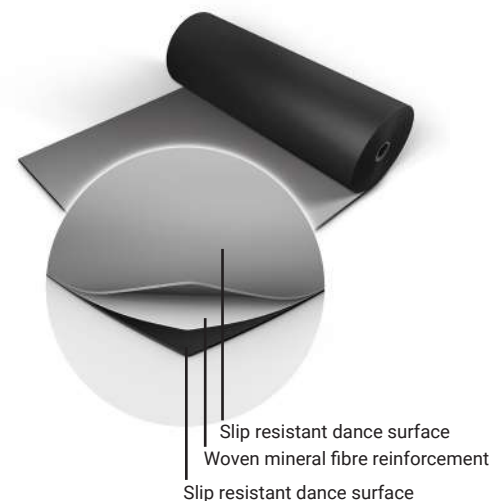

Specification Guide

Material	Homogeneous vinyl
Permanent or Portable	Portable
Roll Lengths	10m, 15m, 18m, 20m, 25m, 30m
Roll Width	2m
Thickness	1.5mm
Weight	2.25kg/m²
Finish	Smooth
Fire Rating	Bfl-s1 (EN 13501-1)
Warranty	10 years if installed by Harlequin 5 years if installed by the customer
Impact Sound Reduction	2dB
Fixing Type	Tape
Seams	Taped
Health and Safety	REACH Compliant
Light Reflectance	001-2/83, 004-2/34
Gloss Level	Nominal 4
Lightfastness	≥6
Recycled Content	23-30%
VOC Emissions	≤0.5mg/m³
Recyclability	100%
Underfloor Heating	Suitable for use with underfloor heating
Third Party Certification	Environmental Product Declaration A* LEED, BREEAM, REACH Compliant

Available Colours:

Black/Grey - 004