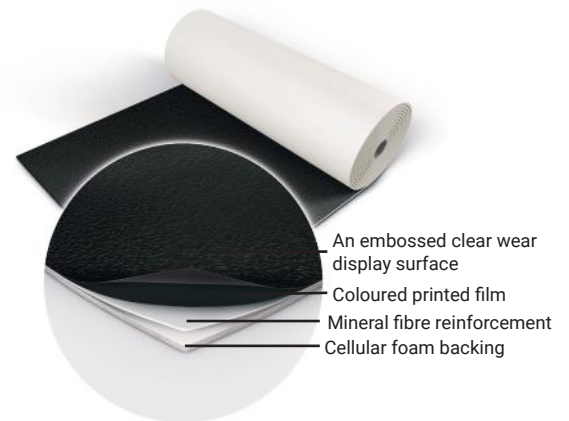

Specification Guide

Material	Heterogeneous vinyl
Permanent or Portable	Portable
Roll Lengths	20m, 30m
Roll Width	2m
Thickness	2.6mm
Weight	1.7kg/m²
Finish	Embossed
Fire Rating	Bfl-s1 (EN 13501-1)
Warranty	2 years
Fixing Type	Tape
Seams	Taped
Light Reflectance	021-2, 034-48, 043-10, 019-84
VOC Emissions	≤0.5mg/m³
Underfloor Heating	Suitable for use with underfloor heating

Available Colours:

Black - 021