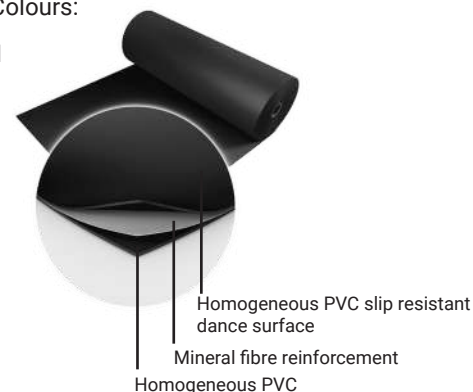

Available Colours:

Black - 501

Light Grey - 582

Dark Grey - 406

White - 100

Hazelnut - 470

BREEAM® vinyl plus
COMMITTED TO SUSTAINABLE DEVELOPMENT

HARLEQUIN
www.harlequinfloors.com