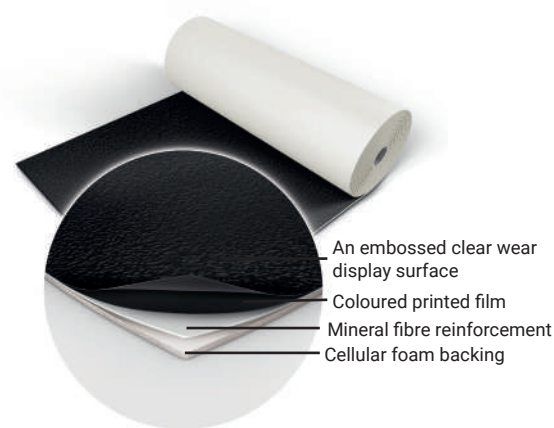

Harlequin Showfloor™

Harlequin Showfloor is a multi-layered vinyl performance floor with a cellular foam backing and an embossed display surface to help prevent scuff marks. It is lightweight, reusable, and perfect for use as a temporary floor at any event.

Installation: Harlequin Showfloor is specified for temporary 'loose-lay' installation. The joins are taped to form a continuous performance surface. It can be rolled out on any flat, smooth surface.

Usage: Ideal for fashion shows, exhibition stands, stage sets, museums, events and art displays.

Specification Guide

Material	Heterogeneous vinyl
Permanent or Portable	Portable
Roll Lengths	20m, 30m
Roll Width	2m
Thickness	2.6mm
Weight	1.7kg/m ²
Finish	Embossed
Fire Rating	Bfl-s1 (EN 13501-1)
Warranty	2 years
Fixing Type	Tape
Seams	Taped
Light Reflectance	021-2, 034-48, 043-10, 019-84
VOC Emissions	≤0.5mg/m ³
Underfloor Heating	Suitable for use with underfloor heating

Available Colours:

Black - 021

White - 019

Grey - 034

Red - 043

HARLEQUIN
www.harlequinfloors.com

Shakespear's Globe

Who performs
on Harlequin
Showfloor™