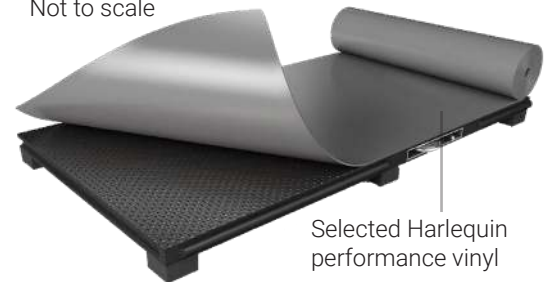

Harlequin Liberty HD™

Harlequin Liberty HD is a development of our renowned Liberty sprung floor panel system, designed with enhanced durability in mind for more challenging environments. Harlequin Liberty HD is a birch plywood sprung floor panel system featuring shock dampening dual-density elastomer pads. The panels are coated with a black polymer resin, with a textured, high-grip pattern on the top surface which is high-wear, slip-resistant and weatherproof. The panels join using a rounded tongue and groove and are secured in place using our proprietary 'one turn of the key' latch and lock mechanism. Harlequin Liberty HD provides consistent shock dampening across the floor and offers the same feel and energy return to one or several dancers.

Performance surface: Harlequin Liberty HD can be used with a variety of Harlequin performance vinyls. Edge trims and ramps are available if required. For easy storage and transportation please see Harlequin's panel cart.

Installation: Harlequin Liberty HD is designed for both permanent or portable installation. The panels are laid in a 'brickwork fashion' onto the sub-floor so that cross joints do not coincide.

Specification Guide

Not to scale

Selected Harlequin performance vinyl

Harlequin Liberty Panels are laid in a 'Brickwork Fashion'

Harlequin's 'latch and lock' system

Birch plywood with a rounded tongue and groove plus a latch and lock system