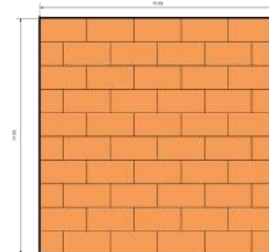

Harlequin Liberty Panels are laid in a 'Brickwork Fashion'